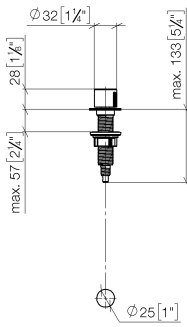

Strainer waste with control handle - Brushed Dark Platinum

ELIO

10 712 970

- control for single basin
- including adapter for Bowden cable

Fits ELIO, ENO, MEM, META SQUARE, SYNC and TARA ULTRA

Fits: ELIO, MEM, ENO, SYNC, TARA ULTRA, META SQUARE

	Brushed Dark Platinum	10 712 970-99
	Chrome	10 712 970-00
	Brushed Platinum	10 712 970-06
	Platinum	10 712 970-08
	Durabrand (23kt Gold)	10 712 970-09
	Dark Chrome	10 712 970-19
	Brushed Durabrand (23kt Gold)	10 712 970-28
	Matte Black	10 712 970-33
	Brushed Champagne (22kt Gold)	10 712 970-46
	Champagne (22kt Gold)	10 712 970-47
	Brushed Chrome	10 712 970-93

10 712 970

mm [inches]

10 712 970

Parts for other finishes can be found here: [Chrome](#)

Spare parts list

No.	Item Number	Name	Quantity used	Delivery time
1	09 20 97 030-99	handle	1	30
2	90 12 12 002 00 90	fixing cap	1	2
3	09 27 87 011-99	rosette	1	30
4	09 14 10 042 90	seal	1	2
5	09 29 06 087-99	spindle	1	-
Spare part can no longer be ordered, please order the replacement item				
6	04 30 01 029 00 90	adaptor	1	2
7	09 24 03 175 90	adaptor	1	2
8	09 11 10 073-07	connection	1	30
9	09 11 10 074-07	connection	1	30
10	09 11 10 079-07	connection	1	30
11	09 30 11 087 90	disc	1	2
12	09 23 30 024-07	nut	1	30